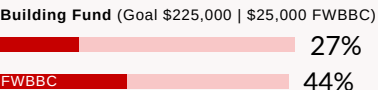

Prayer Requests

Leadership Training: Please pray for the men participating in our leadership training courses. These courses are a foundational step towards launching our in-house Bible institute this fall. Pray for wisdom, spiritual growth, and a strong commitment to serving the Lord.

New Visitors: Pray for the salvation, baptism, and discipleship of our new visitors. Pray that they capture the vision, have a desire to serve, and will join the church.